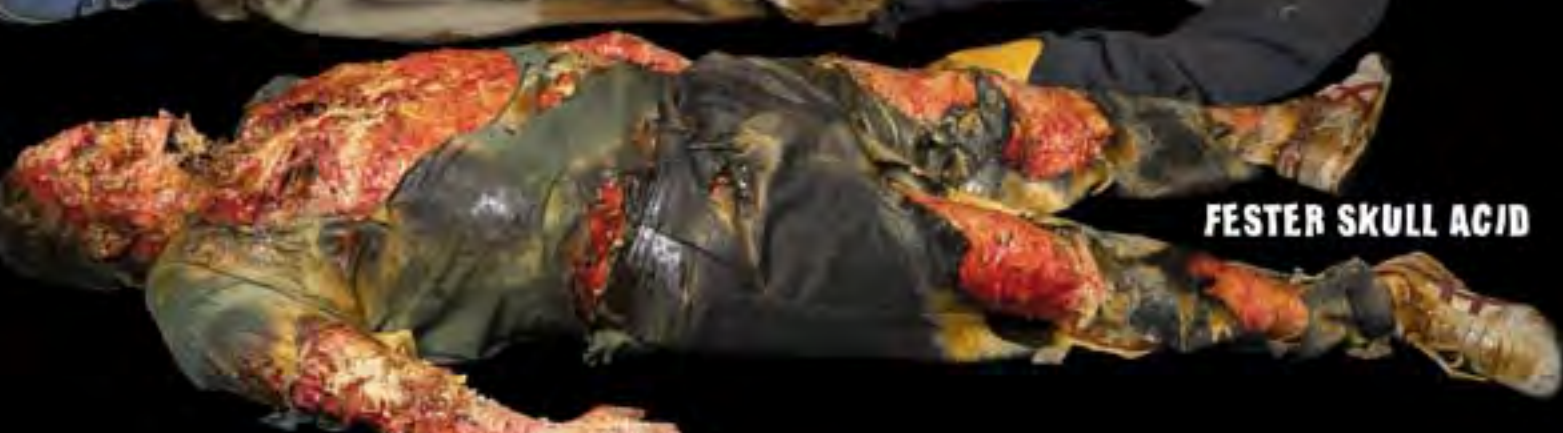

FESTER SKULL ACID