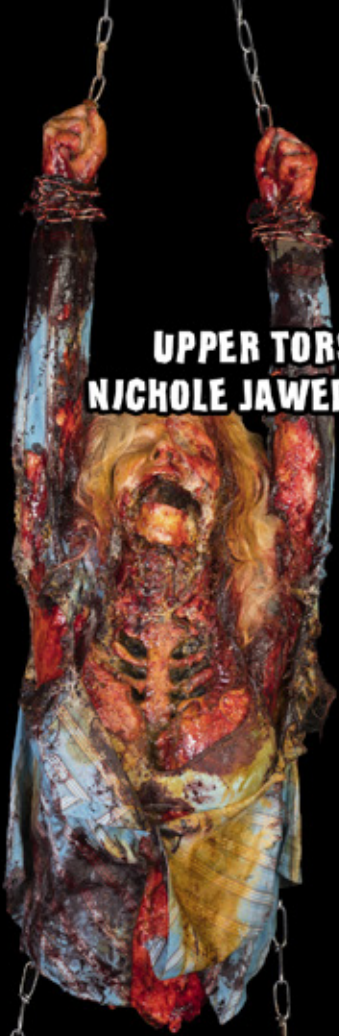

**UPPER TORSO
NICHOLE JAWED ACID**