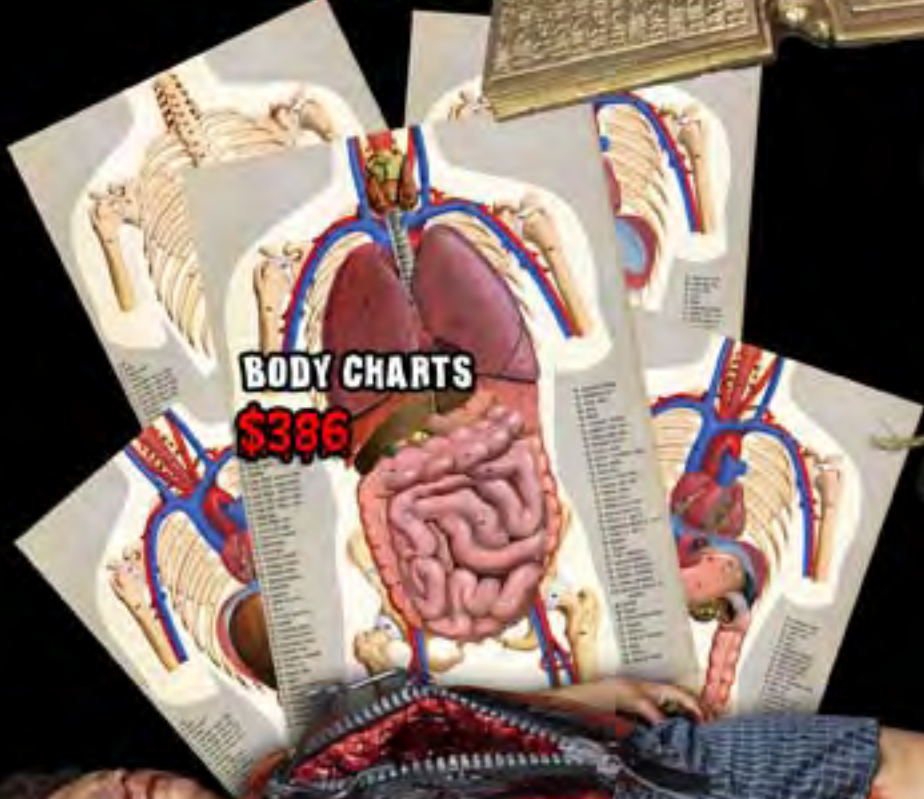

ZOMBIE MOM

MELT ZOMBIE

**JAKE
ZOMBIE GROOM**

**CARMEN
ZOMBIE BRIDE**

ABNORMALITY PORTRAITS

Set of 20
39 images total

\$294

30x46CM PRINTS OF GROTESQUE MEDICAL ABNORMALITIES FROM THE 1800'S

AUTOPSY

CLOWN SCARF
\$1692

**STITCH
R/B FEMUR ACID**
\$1692

**VICKY
FEMUR FLOOR**
\$1538

ESCAPE ROOM

FESTER BOUND
HOSTAGE
\$1978

EGYPTIAN
HIEROGLYPHIC BOOK
\$658

EGYPTIAN
URNS
\$232 each

BODY CHARTS
\$386

FESTER ZIPPER
WITH ORGANS
\$2858

ESCAPE MUMMY
\$1714

PIKED BODIES

\$2090 each

MADMAN
PIKE SIDE

NICHOLE
PIKE CENTER

ANNA
PIKE BRIDE