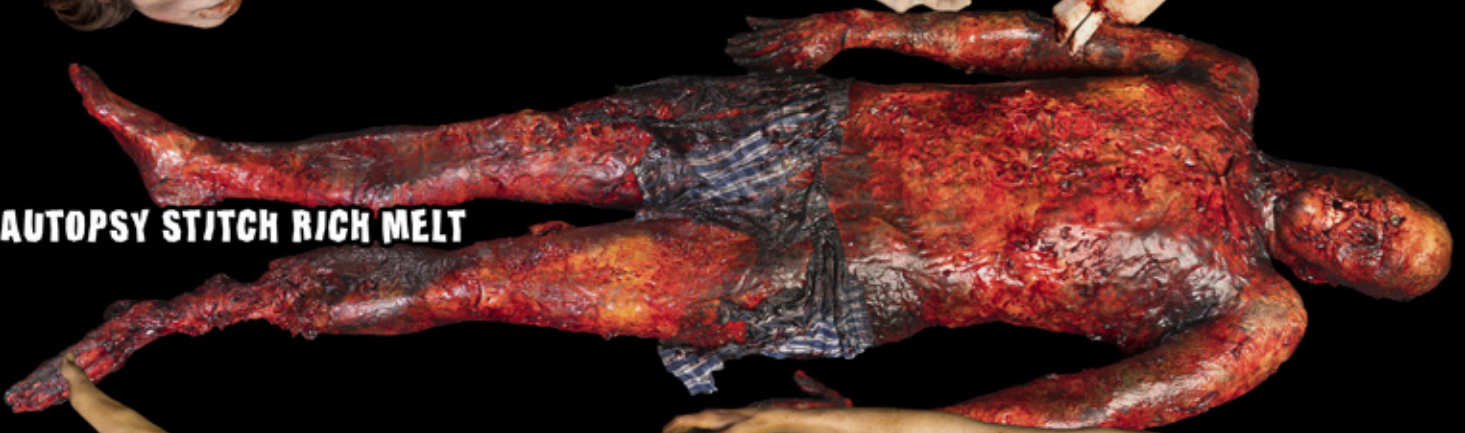

AUTOPSY STITCH RICH MELT