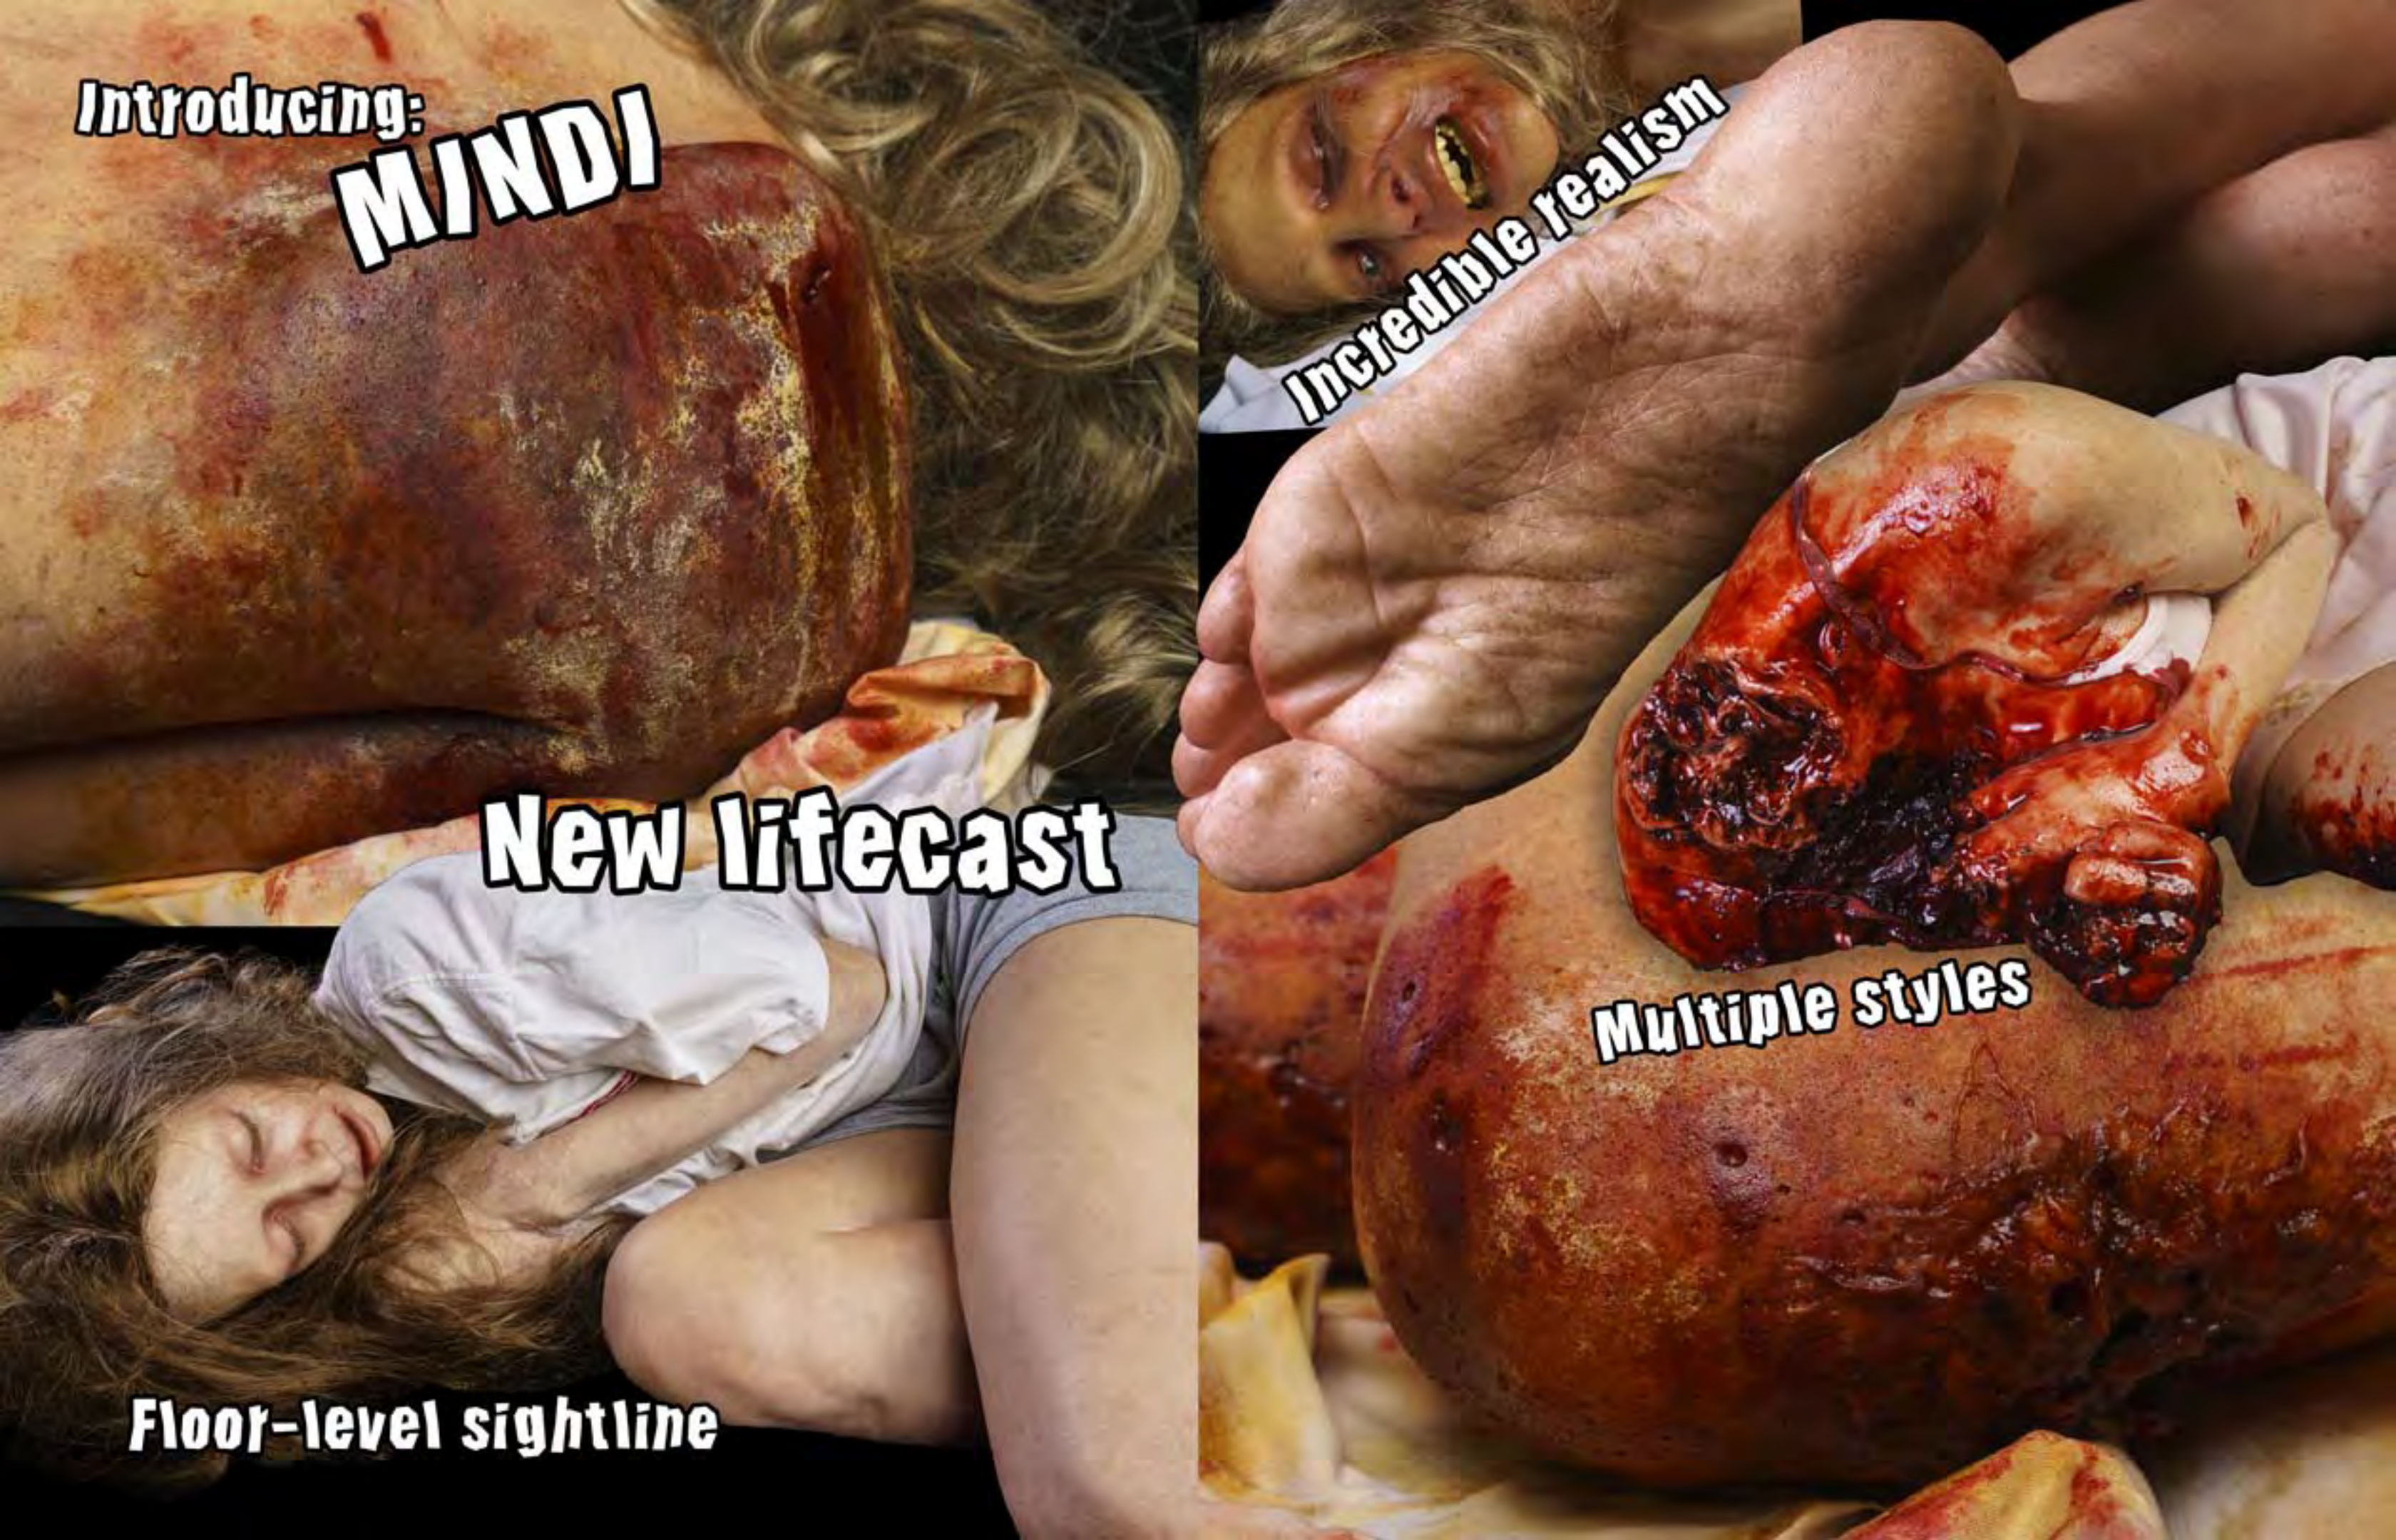

ANGRY GOURD

61 CM LONG

\$300

Introducing:
MINDI

New lifecast

Floor-level sightline

Incredible realism

Multiple styles