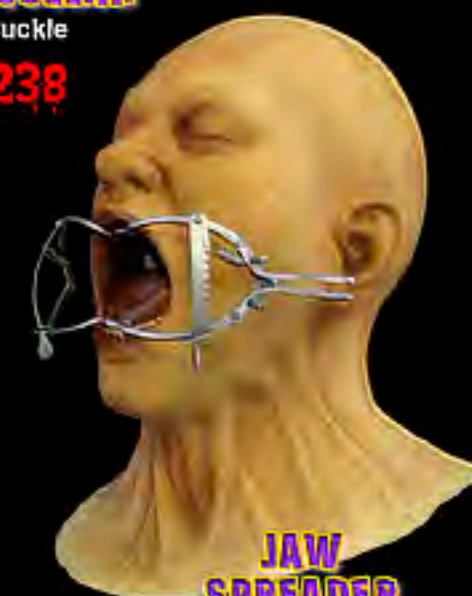

\$238

MOUTH SPREADER

\$68

CLAW SPREADER

Adjustable

\$30

JAW SPREADER

\$68