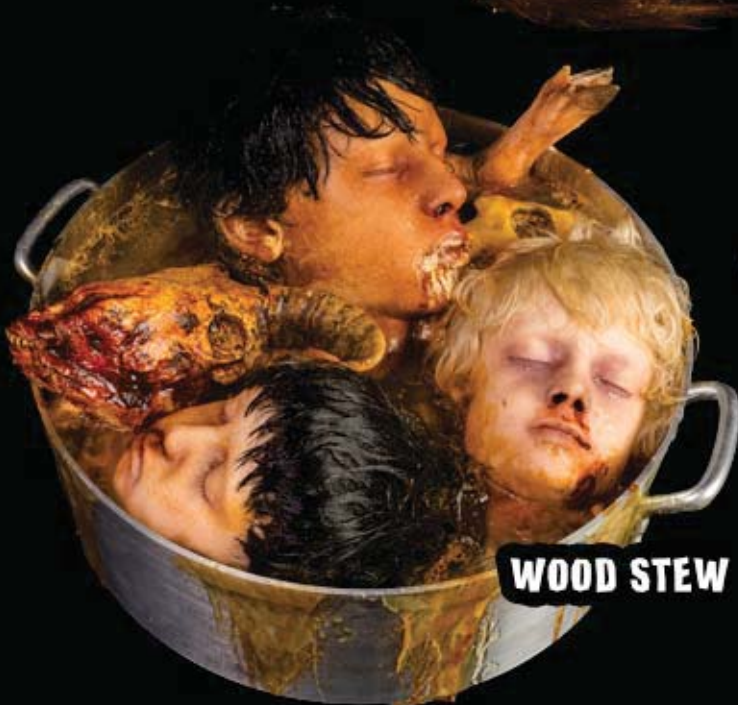

GIANT JACK CAVED
12"

SLEEPY HOLLOW

\$2600

\$3000

MINDI PORTAL

WOOD STEW

**TURKEY PLATTER
ROT**

\$3800 each
(любая)

**REAPER
PHOTO OP
81"**

**MUTANT
PHOTO OP
79"**

**New
photo ops**

**Nearly 7 Feet
Tall!**

**DEMON GOD
PHOTO OP
89"**

**LEGACY
PRODUCT**

FOREVER PUMPKINS

All foam, hollow core
Molded from real pumpkins