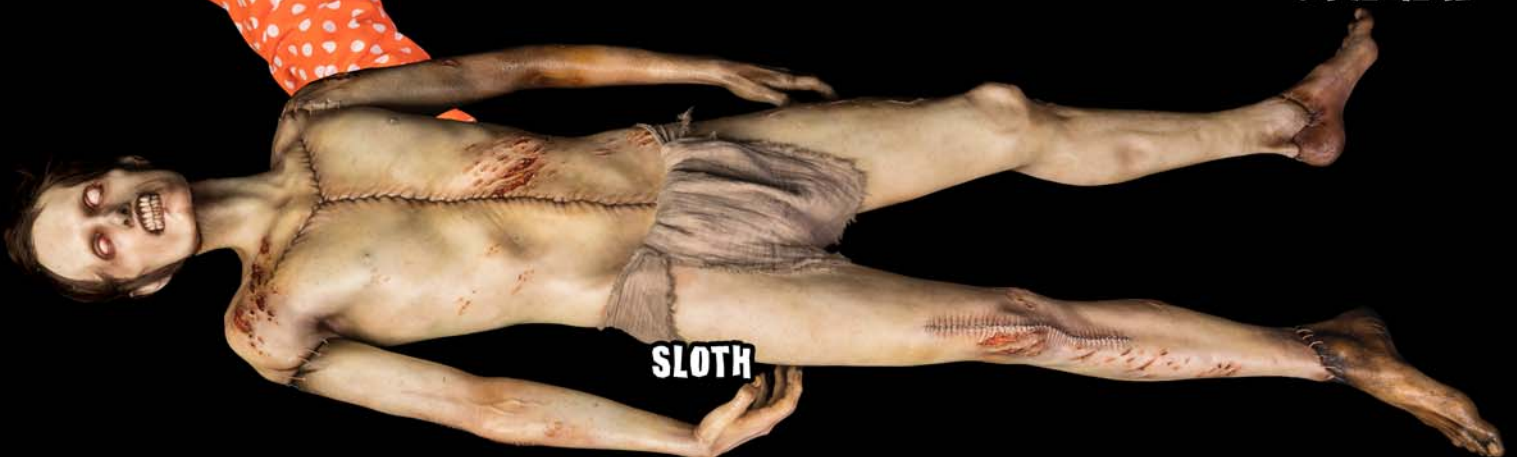

FROG ROT

\$550

FROG CASEY

CAKE HEAD

SLOTH

\$2100 each
(любая)

AUTOPSY MYLAR GRIN

AUTOPSY MYLAR THROAT